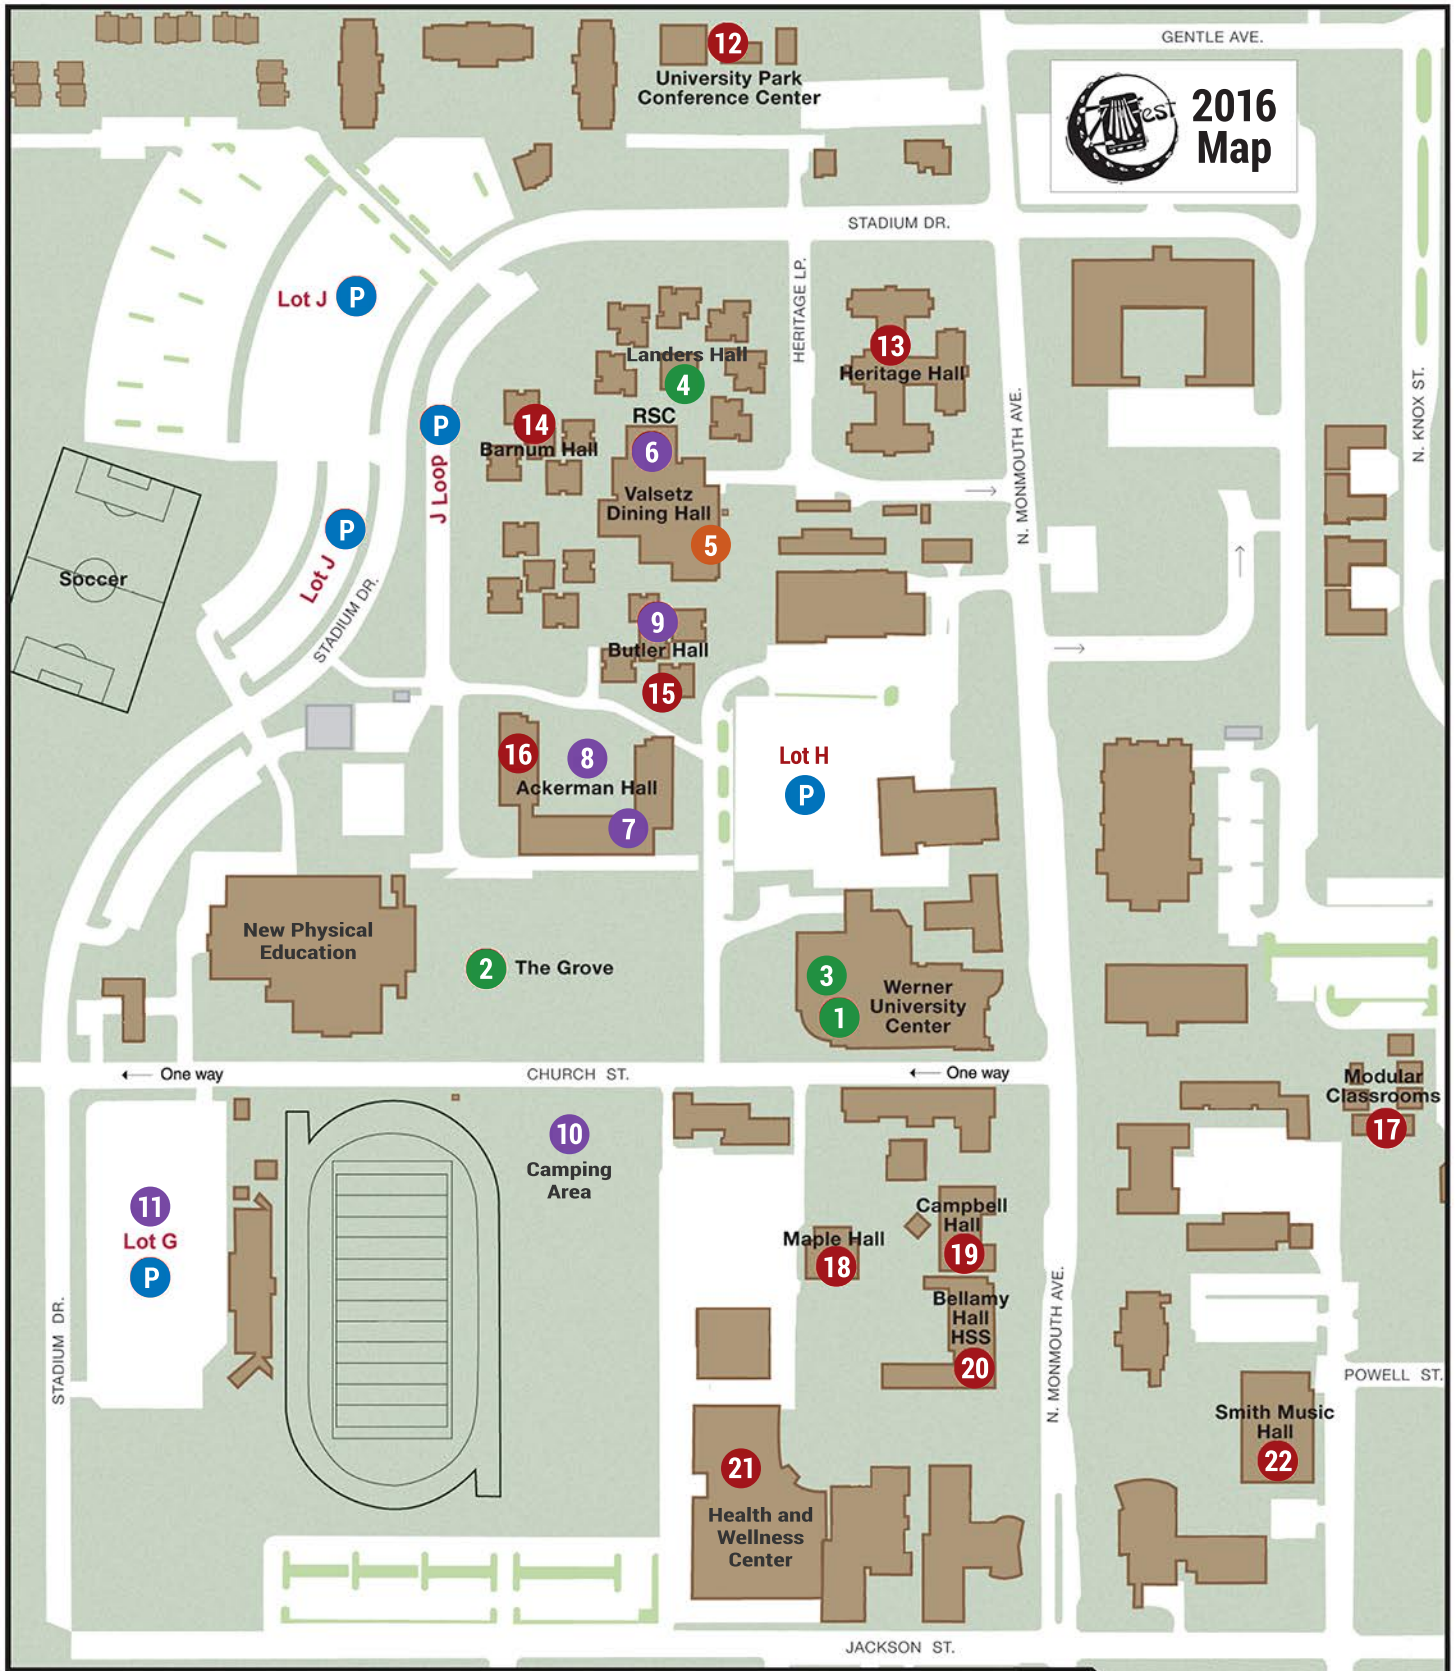

2016 Map

Lot D
(Weds night only)

Registration

- 1 Werner University Center (WUC) West Foyer

Marketplace and Concerts

- 2 The Grove
- 3 WUC Pacific Room
- 4 Landers Hall Lounge

Zimfest Parking

- P Lots G, H, J, J Loop
Parking in any other lot will get you a ticket!

Dining

- 5 Valsetz Dining Hall

Housing

- 6 Residential Service Center
- 7 Ackerman Help Desk
- 8 Ackerman Hall
- 9 Butler Hall
- 10 Camping Area
- 11 Parking Lot G (RVs)

Workshops

- 12 University Park Conf. Center
- 13 Heritage Hall Lounge
- 14 Barnum Hall Lounge
- 15 Butler Hall Lounge
- 16 Ackerman West Wing Lounge
- 17 Modular Classrooms

- 18 Maple Hall
- 19 Campbell Hall
- 20 Bellamy Hall
- 21 Health & Wellness Center
- 22 Smith Music Hall